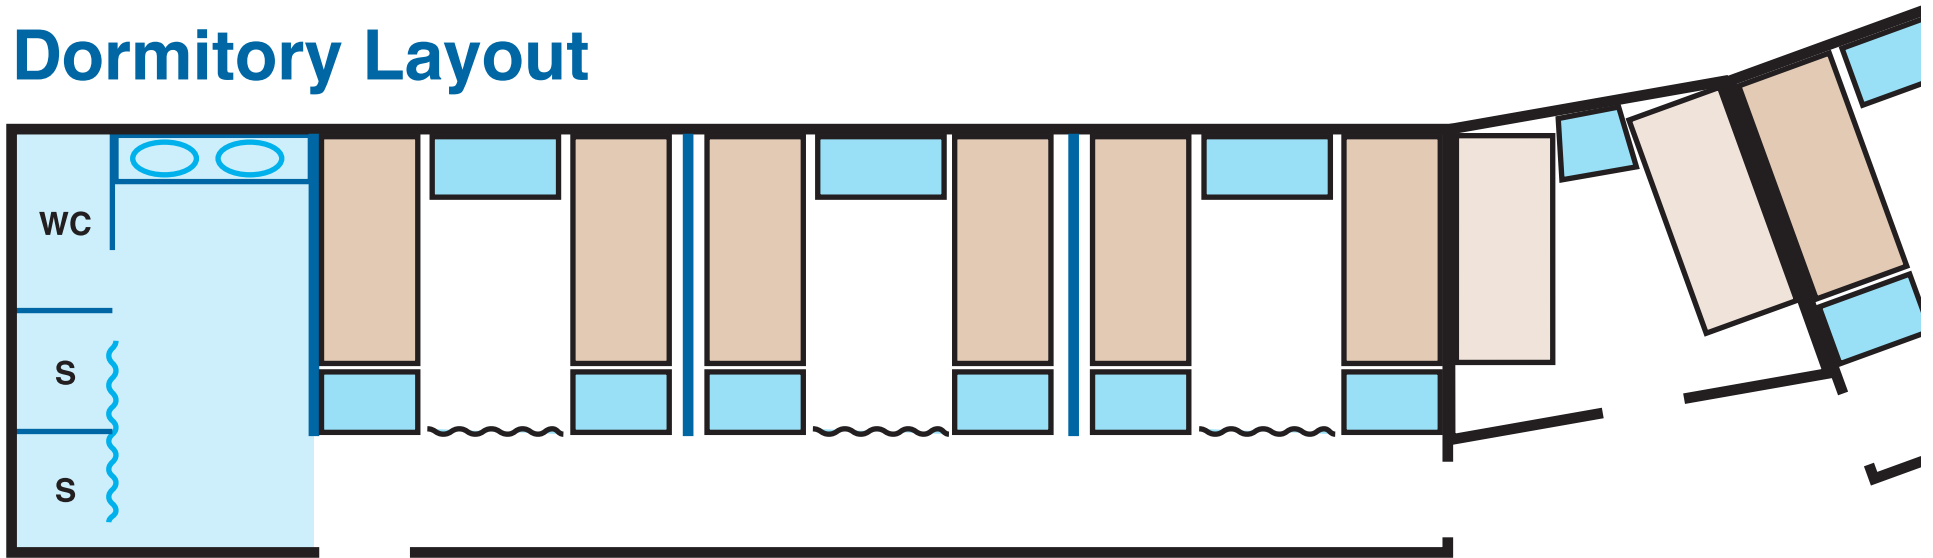

Dormitory Layout

Dormitory Rooms (next to Staff rooms)
Rainbow, Brockman, Warren & Karri - 12 beds each

Legend

Toilets - **WC**

Bunk Beds - 

Showers - **S**

Single Beds - 

Shelving & Cupboards - 

Staff Rooms

Jay & Kelly - 2 beds

Not illustrated:

~ Sheoak - 4 beds

~ Jarrah - 3 beds